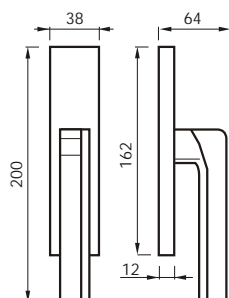

150 CQ
CREMONESE
WINDOW HANDLE