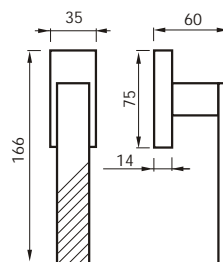

132 DK
CREMONESE DK
WINDOW HANDLE DK