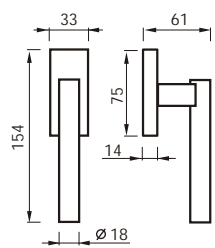

Art. 85 CQ

Cromo Lucido
Chrome

Cromo Satinato
Satin Chrome

85 RQ
MANIGLIA C/ROSETTA C/MOLLA
HANDLE W/ROSE W/SPRING

85 CQ
CREMONESE
WINDOW HANDLE

85 DKQ
CREMONESE DK
WINDOW HANDLE DK

85 MNQ
MANIGLIONE
PULL HANDLE