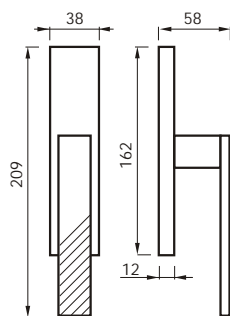

132 C
CREMONESE
WINDOW HANDLE