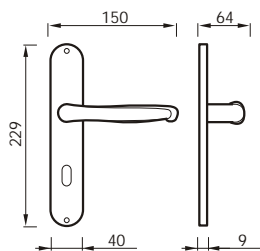

Bronzo Satinato
Satin Bronze

Art. 19 DK

Art. 19 C

19 R

MANIGLIA C/ROSETTA C/MOLLA
HANDLE W/ROSE W/SPRING

19 P

MANIGLIA C/PLACCA C/MOLLA
HANDLE W/PLATE W/SPRING

19 C