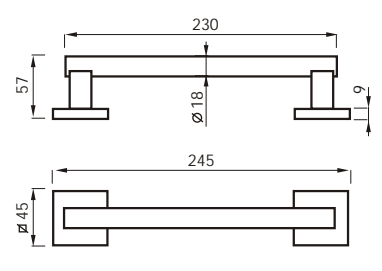

Art. 85 CQ

Cromo Lucido
Chrome

Cromo Satinato
Satin Chrome

85 RQ
MANIGLIA C/ROSETTA C/MOLLA
HANDLE W/ROSE W/SPRING

85 CQ
CREMONESE
WINDOW HANDLE

85 DKQ
CREMONESE DK
WINDOW HANDLE DK

85 MNQ
MANIGLIONE
PULL HANDLE