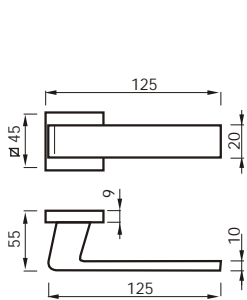

140 R
MANIGLIA C/ROSETTA C/MOLLA
HANDLE W/ROSE W/SPRING