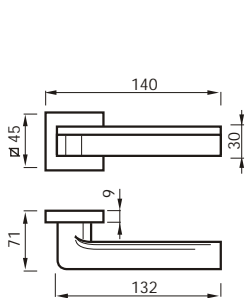

150 RQ
MANIGLIA C/ROSETTA C/MOLLA
HANDLE W/ROSE W/SPRING