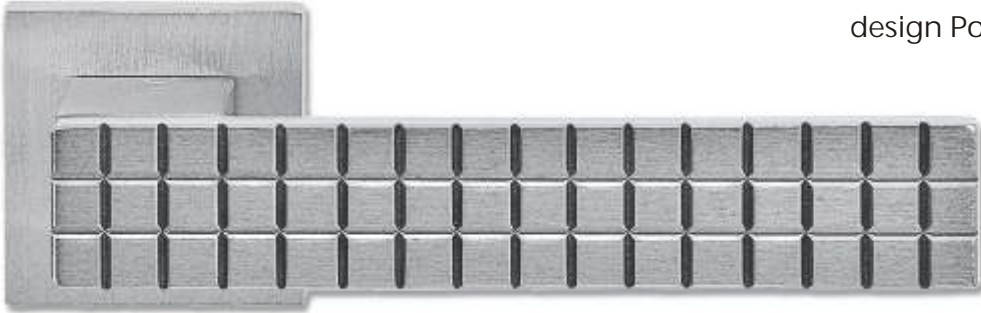

Poggi & Mariani

PERLA

design Poggi & Mariani

Art. 129 R
Cromo Satinato
Satin Chrome