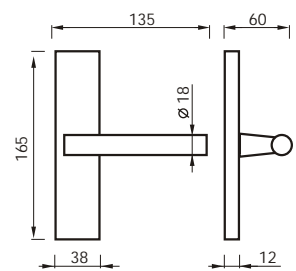

85 CQ
CREMONESE
WINDOW HANDLE