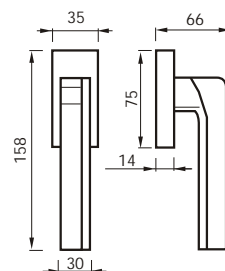

150 DKQ
CREMONESE DK
WINDOW HANDLE DK