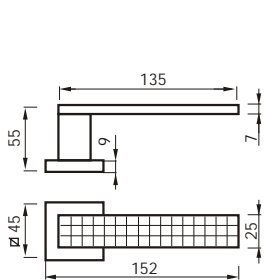

Poggi & Mariani

PERLA

design Poggi & Mariani

Art. 129 R
Cromo Satinato
Satin Chrome

Art. 129 DK

Art. 129 C

Cromo Satinato
Satin Chrome

129 R
MANIGLIA C/ROSETTA C/MOLLA
HANDLE W/ROSE W/SPRING