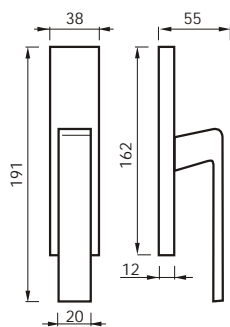

140 C
CREMONESE
WINDOW HANDLE