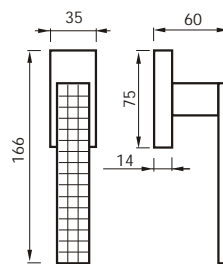

129 DK
CREMONESE DK
WINDOW HANDLE DK