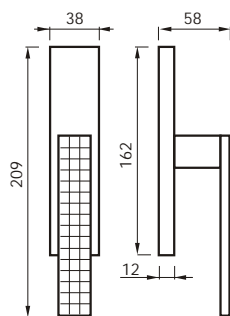

Poggi & Mariani

PERLA

design Poggi & Mariani

Art. 129 R
Cromo Satinato
Satin Chrome

Art. 129 DK

Art. 129 C

Cromo Satinato
Satin Chrome

129 R
MANIGLIA C/ROSETTA C/MOLLA
HANDLE W/ROSE W/SPRING