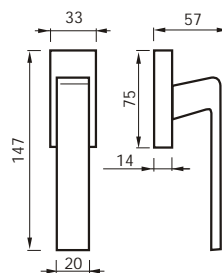

140 DK
CREMONESE DK
WINDOW HANDLE DK