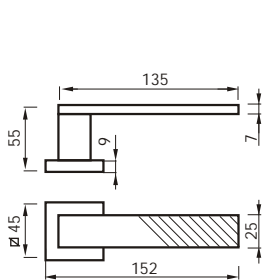

132 R
MANIGLIA C/ROSETTA C/MOLLA
HANDLE W/ROSE W/SPRING